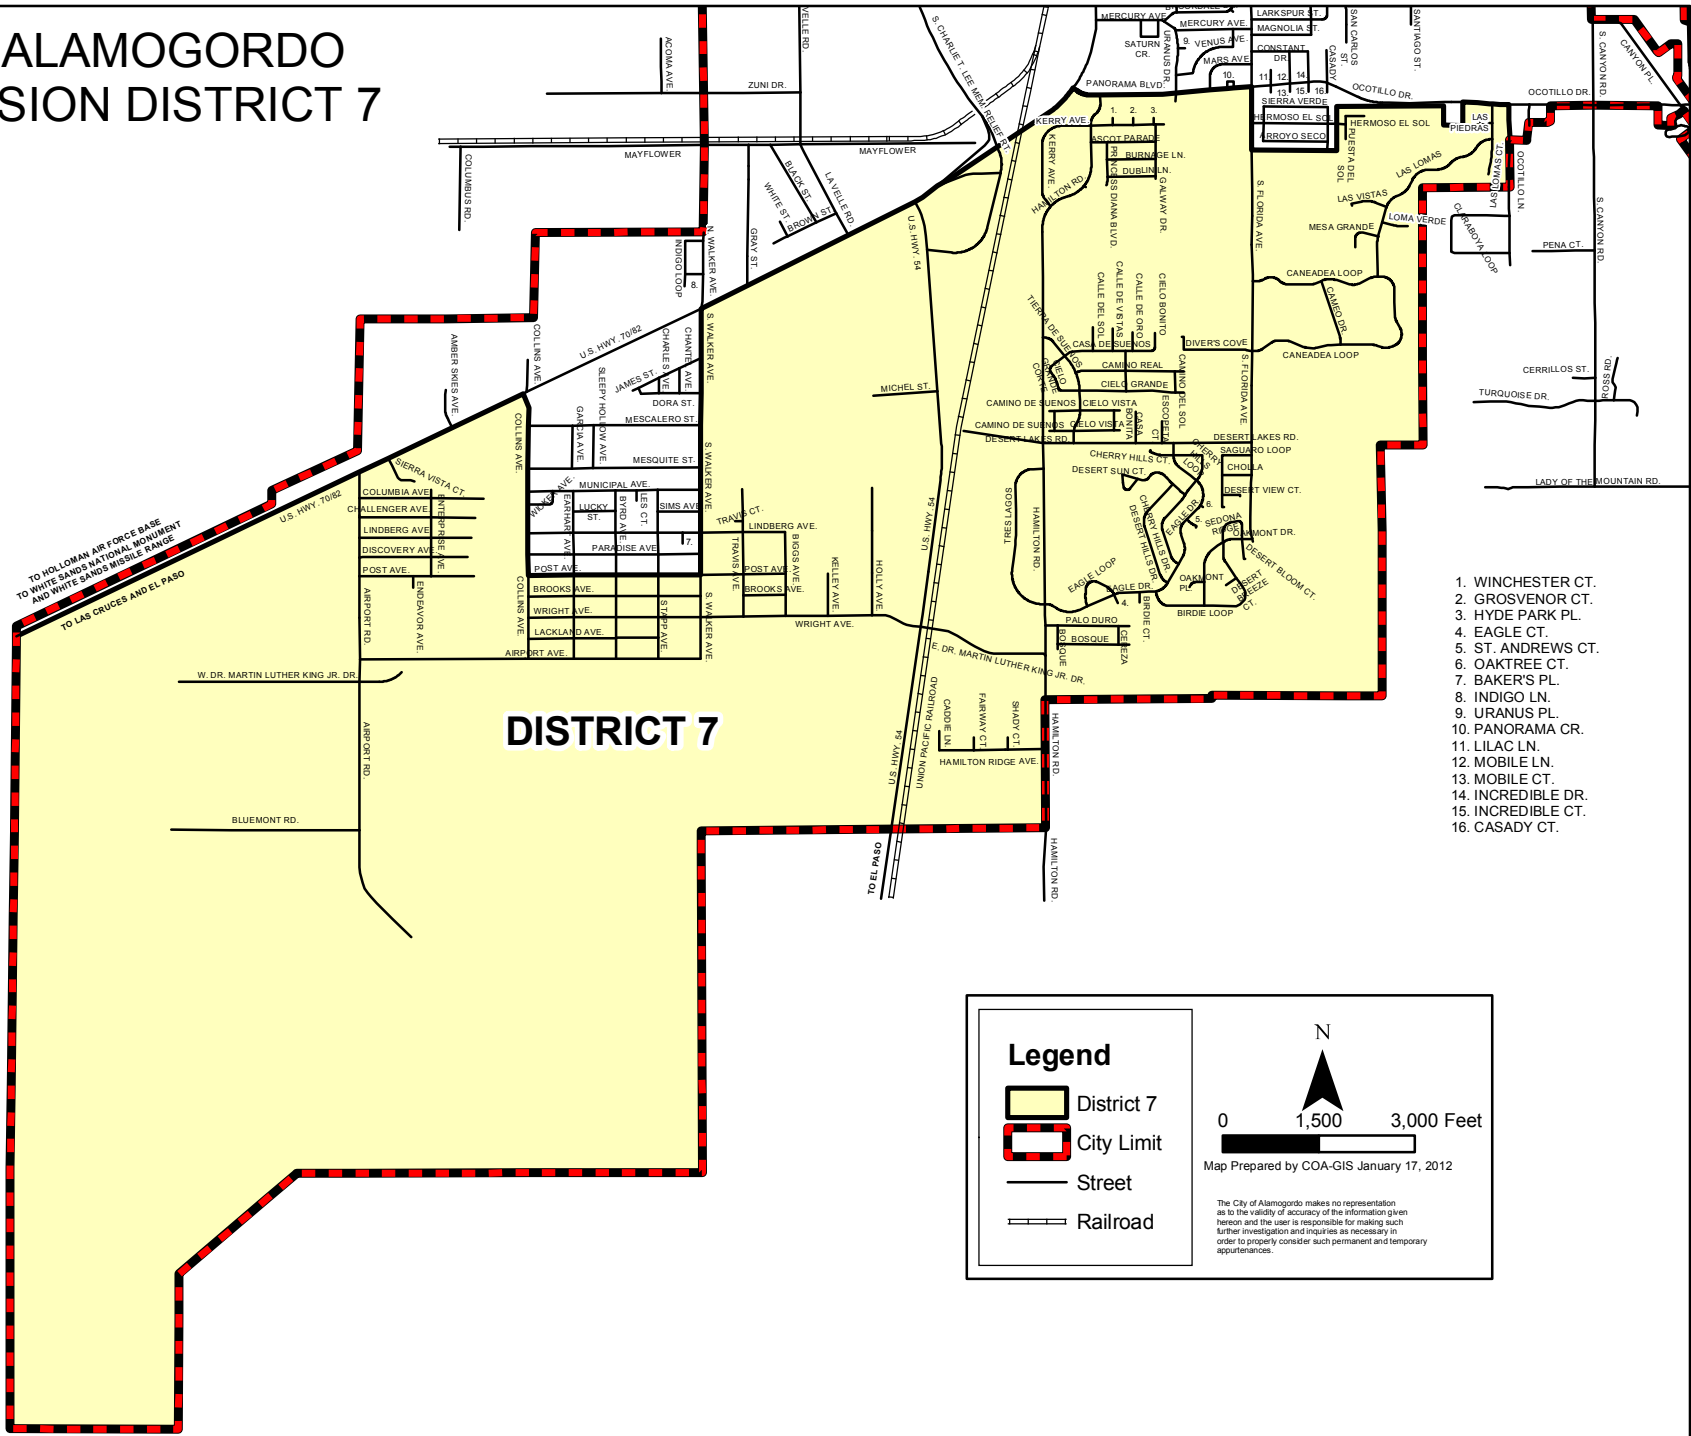

CITY OF ALAMOGORDO COMMISSION DISTRICT 7

DISTRICT 7

1. WINCHESTER CT.
2. GROSVENOR CT.
3. HYDE PARK PL.
4. EAGLE CT.
5. ST. ANDREWS CT.
6. OAKTREE CT.
7. BAKER'S PL.
8. INDIGO LN.
9. URANUS PL.
10. PANORAMA CR.
11. LILAC LN.
12. MOBILE LN.
13. MOBILE CT.
14. INCREDIBLE DR.
15. INCREDIBLE CT.
16. CASADY CT.

Legend

- District 7
- City Limit
- Street
- Railroad

N

0 1,500 3,000 Feet

Map Prepared by COA-GIS January 17, 2012

The City of Alamogordo makes no representation as to the validity or accuracy of the information given hereon and the user is responsible for making such further investigation and inquiries as necessary in order to properly consider such permanent and temporary opportunities.