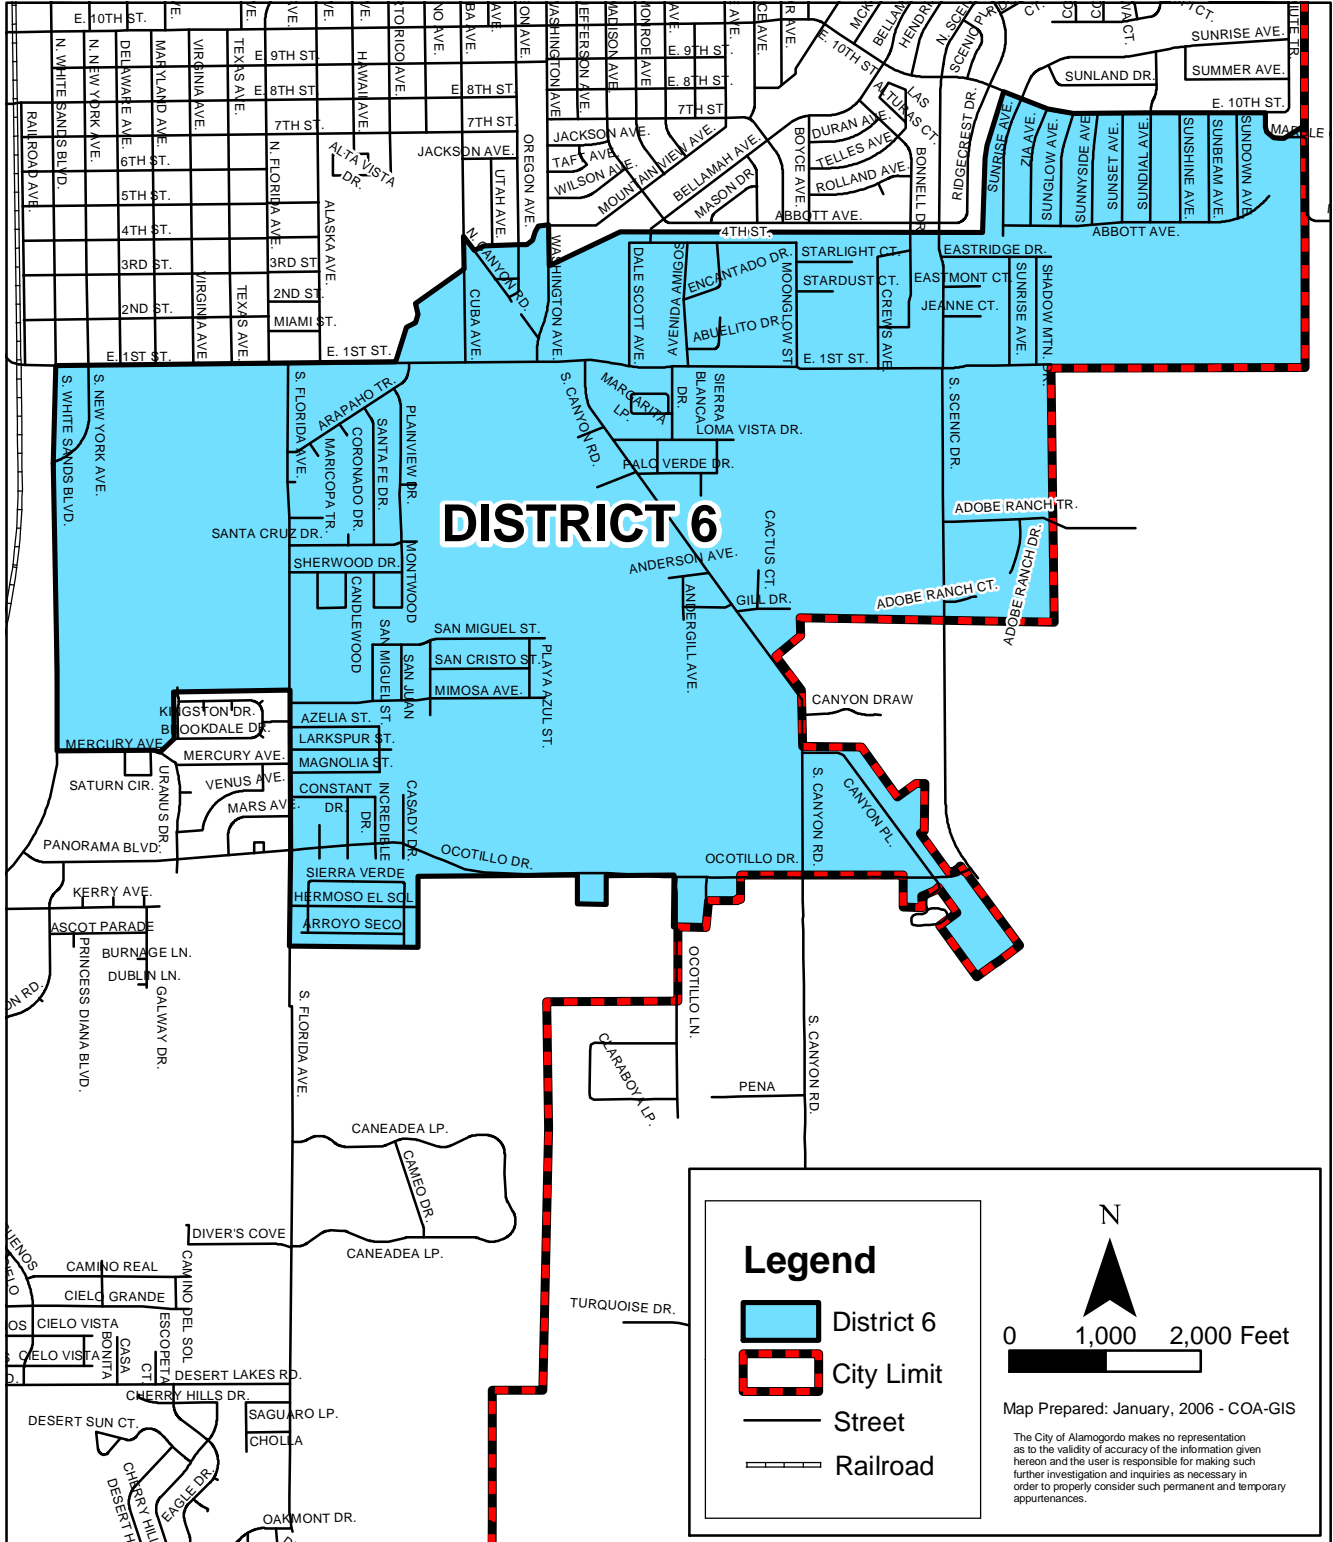

CITY OF ALAMOGORDO COMMISSION DISTRICT 6

Legend

- District 6
- City Limit
- Street
- Railroad

N
0 1,000 2,000 Feet

Map Prepared: January, 2006 - COA-GIS

The City of Alamogordo makes no representation as to the validity or accuracy of the information given hereon and the user is responsible for making such further investigation and inquiries as necessary in order to properly consider such permanent and temporary appurtenances.